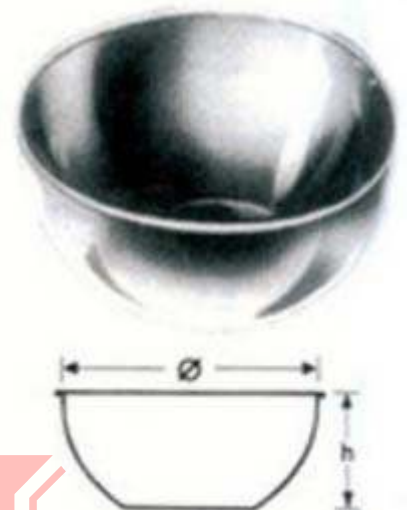

Hug Teat Lancet
TOI-V-1907
15 1/2 cm, 6 1/8,

Sterilizer Drums
TOI-V-2001
31/2,

Sterilizer Drums
TOI-V-2002
125X120mm, 150X150mm,

Highpolished
TOI-V-2003
125X120mm, 150X150mm,

Perforated trays
TOI-V-2004
18/8, 505X305X60mm,

Trays
TOI-V-2005
7,

TOI-V-2006
220X70mm,

Glycerine Syringe
TOI-V-2007
With 3 rings, 1 cannula,
220X70mm,

Pomeroy Ears Syringe
TOI-V-2008
Chrome plated
220X70mm,

Virchow
TOI-V-2101
stainlesshandle
24 1/2cm, V/2,