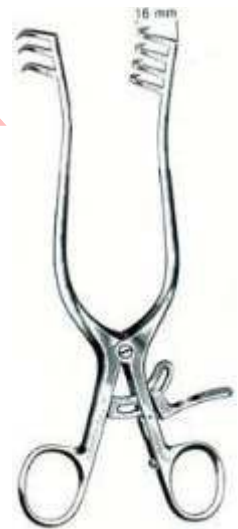

Weitlaner
TOI-V-1701
Sharp/Blunt
13cm,5,161/2cm,61/2,

Weitlaner
TOI-V-1702
Blunt
101/2cm,41/8,

Adson
TOI-V-1703
Blunt
141/2,53/4,

Weitlaner
TOI-V-1704
Blunt
13cm,5,161/2cm,61/2,

Collin
TOI-V-1705
With 2 Pairs of blades
171/2cm,7,

Weitlaner
TOI-V-1706
Blunt
20cm,8,

TOI-V-1801

Tooth forceps for whelps and other small animals, slightly bent stainless steel handle
20cm, 8,

Flohr

TOI-V-1802

Root elevator, right stainless steel handle
20cm, 8,

Gunther

TOI-V-1803

Tooth forceps for large animals
20cm, 8,

Tooth Rasp

TOI-V-1804

With interchangeable blades single piece
55cm, 22,

Tooth Rasp

TOI-V-1805