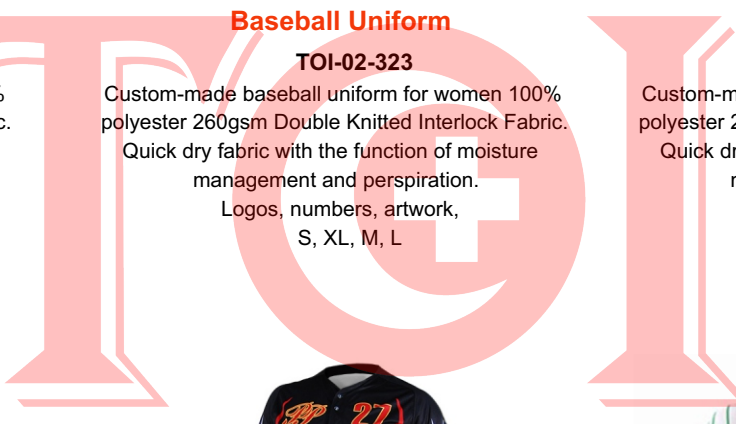

Baseball Shirt

TOI-02-325

Custom-made baseball shirt for women 100% polyester 260gsm Double Knitted Interlock Fabric.

Quick dry fabric with the function of moisture management and perspiration.

Logos, numbers, artwork,pl
L, M, XL, S