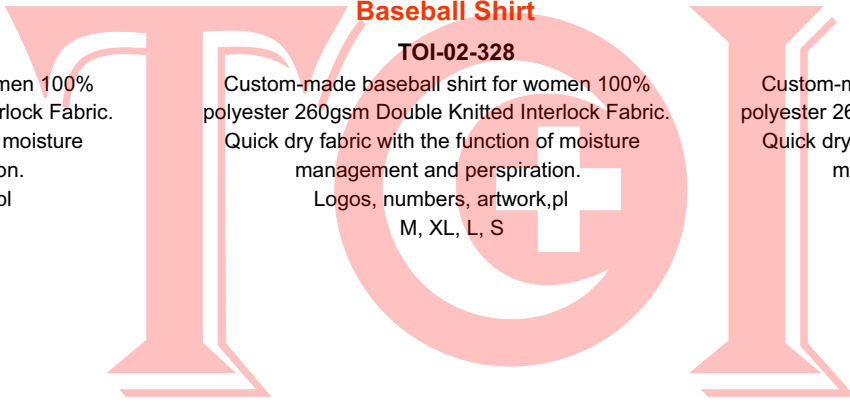

TOI-02-329

Custom-made baseball shirt for women 100% polyester 260gsm Double Knitted Interlock Fabric.

Quick dry fabric with the function of moisture management and perspiration.

Logos, numbers, artwork, pl
S, L, M, XL